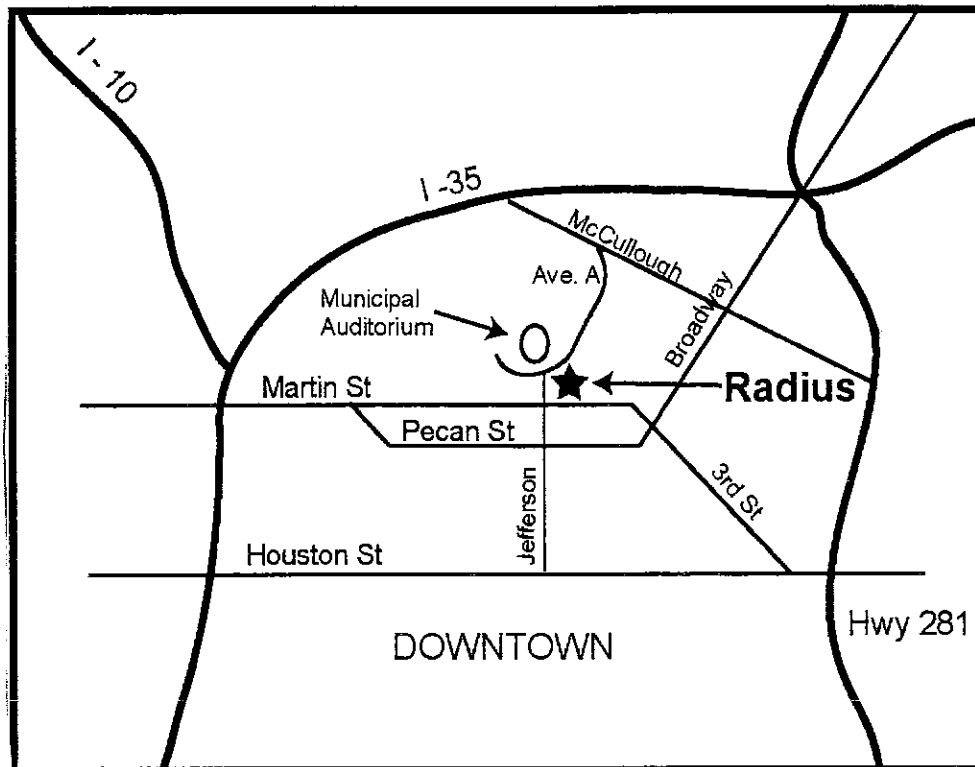

*Kosa* YOUTH ORCHESTRAS  
OF SAN ANTONIO

**From I-10**

Take exit 570 on the left to merge onto I-35  
N toward Austin  
Take exit 157B for McCullough Ave  
Turn Right at McCullough Ave  
Slight Right at Avenue A  
Continue on Auditorium Circle

**From I-35**

Take exit 157B for McCullough Ave toward  
Brooklyn Ave.  
Turn Right at McCullough Ave  
Slight Right at Avenue A

**From Hwy 281**

Take exit 141C toward McCullough Ave/Nolan St  
Turn Right at Brooklyn Ave  
Turn Left at Broadway St.  
Turn Right at 4th St.  
Turn Left at Auditorium Circle